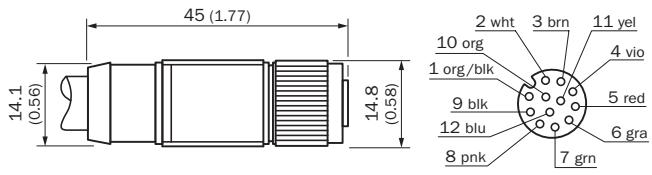

ETIM 7.0	EC003249
UNSPSC 16.0901	26121604

Dimensional drawing (Dimensions in mm (inch))